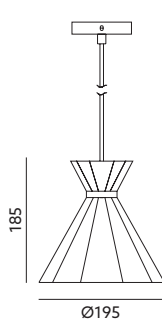

LAMPY WISZĄCE / HANGING LAMPS

SOLE

- materiał: gips i metal,
- kolor: biały, może być malowany farbami ściennymi.

- made of gypsum and metal,
- color: white, can be painted with mural paints.

| MODEL | INDEKS | WAGA NETTO [kg] | PAKOWANIE [szt.] | KOD EAN |
|-------|--------|-----------------|------------------|---------------|
| MODEL | INDEX | NET WEIGHT [kg] | PACKING [pcs.] | BARCODE |
| SOLE | KRSO | 1,75 | 4 | 5902846011545 |

MAX
40W